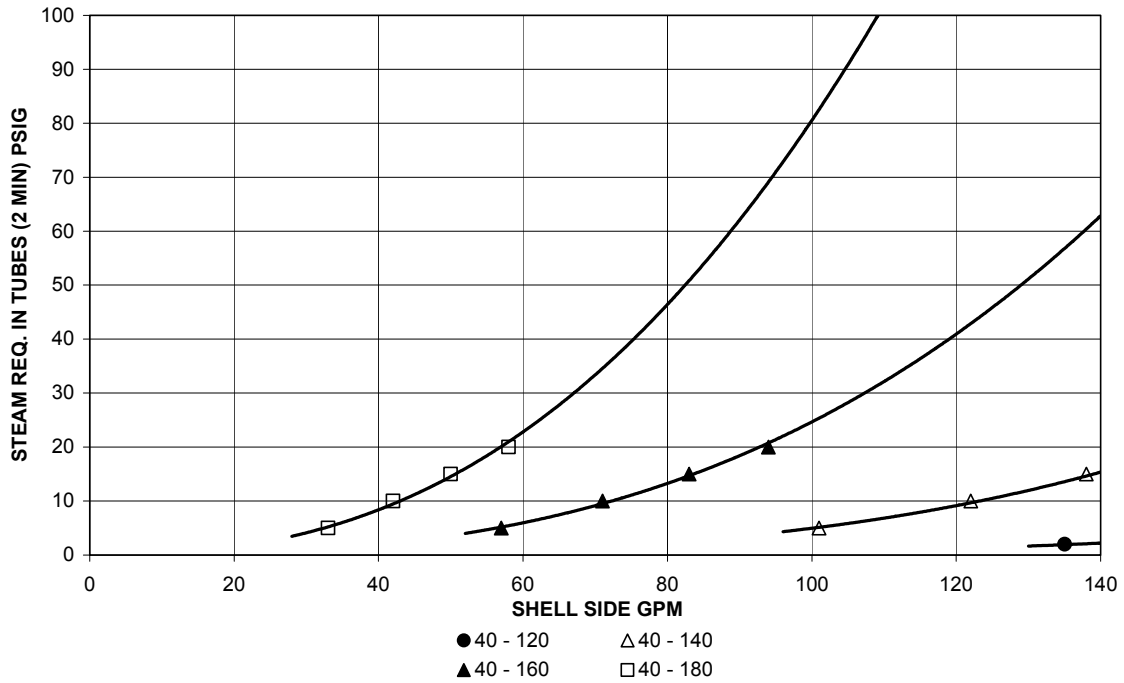

40F SWDW-68 PERFORMANCE CURVES

50F SWDW-68 PERFORMANCE CURVES

60F SWDW-68 PERFORMANCE CURVES

140F - 180F SWDW-68 PERFORMANCE CURVES