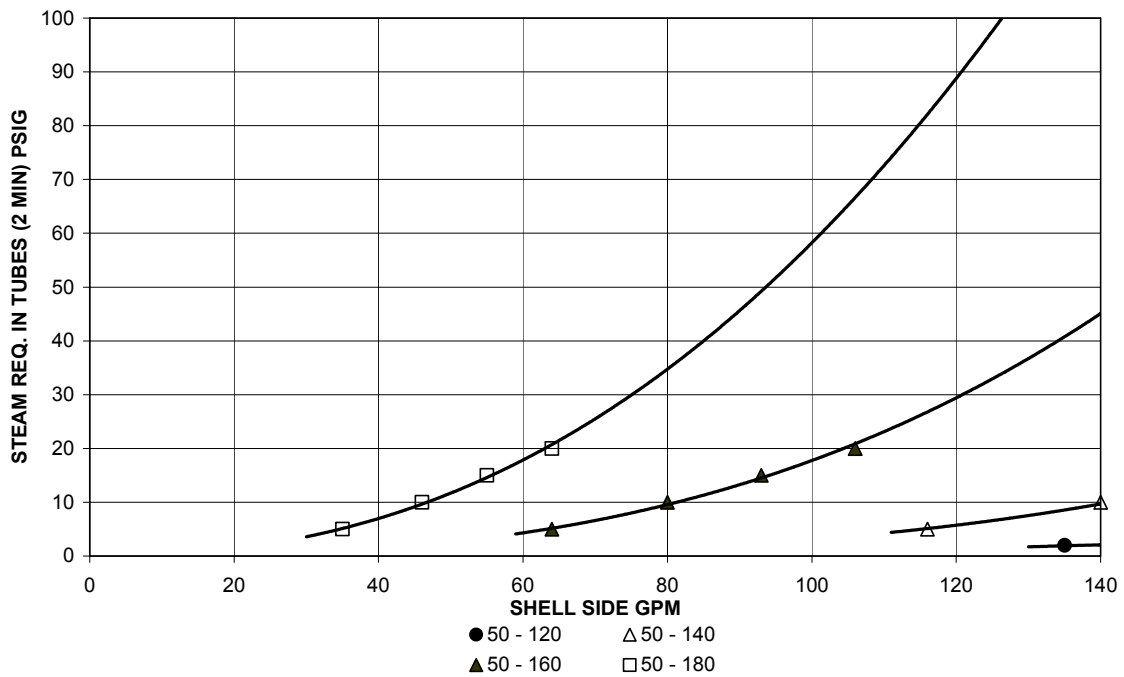

40F SWDW-68 PERFORMANCE CURVES

50F SWDW-68 PERFORMANCE CURVES

60F SWDW-68 PERFORMANCE CURVES

140F - 180F SWDW-68 PERFORMANCE CURVES