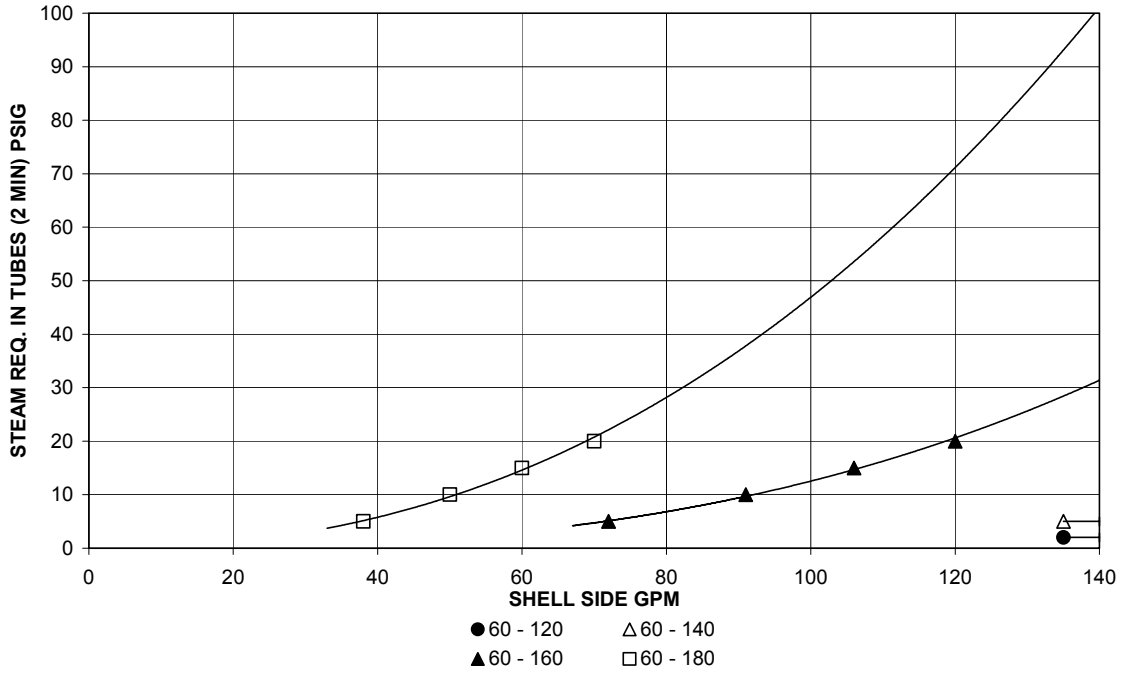

40F SWDW-68 PERFORMANCE CURVES

50F SWDW-68 PERFORMANCE CURVES

60F SWDW-68 PERFORMANCE CURVES

140F - 180F SWDW-68 PERFORMANCE CURVES