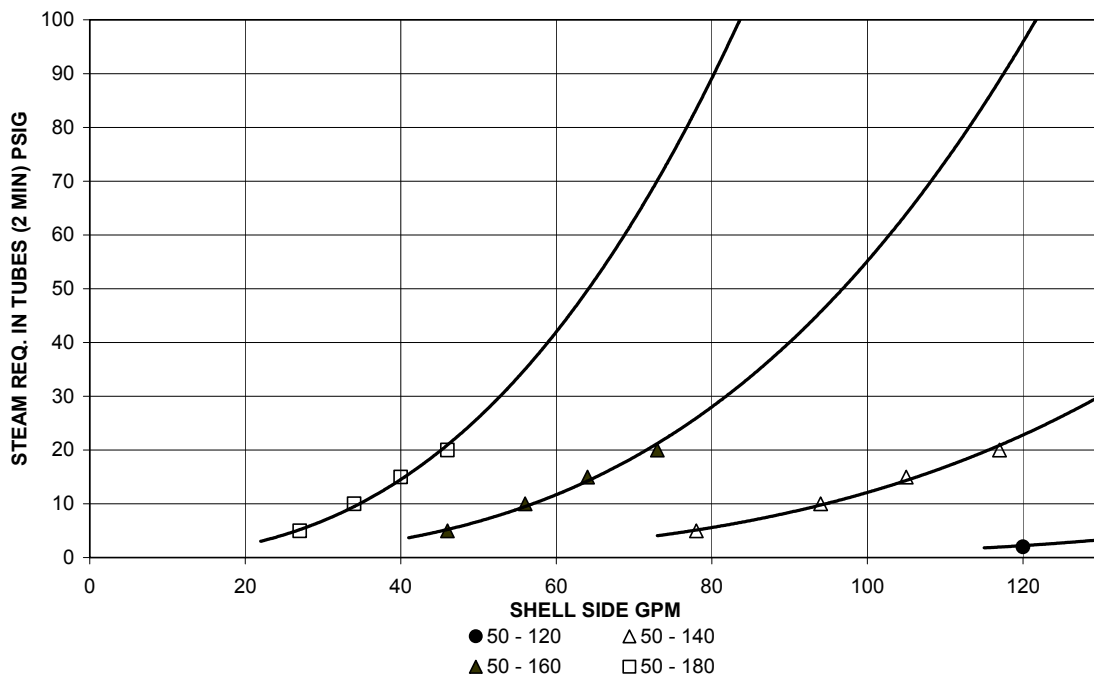

40F SWDW-45 PERFORMANCE CURVES

50F SWDW-45 PERFORMANCE CURVES

60F SWDW-45 PERFORMANCE CURVES

140F - 180F SWDW-45 PERFORMANCE CURVES