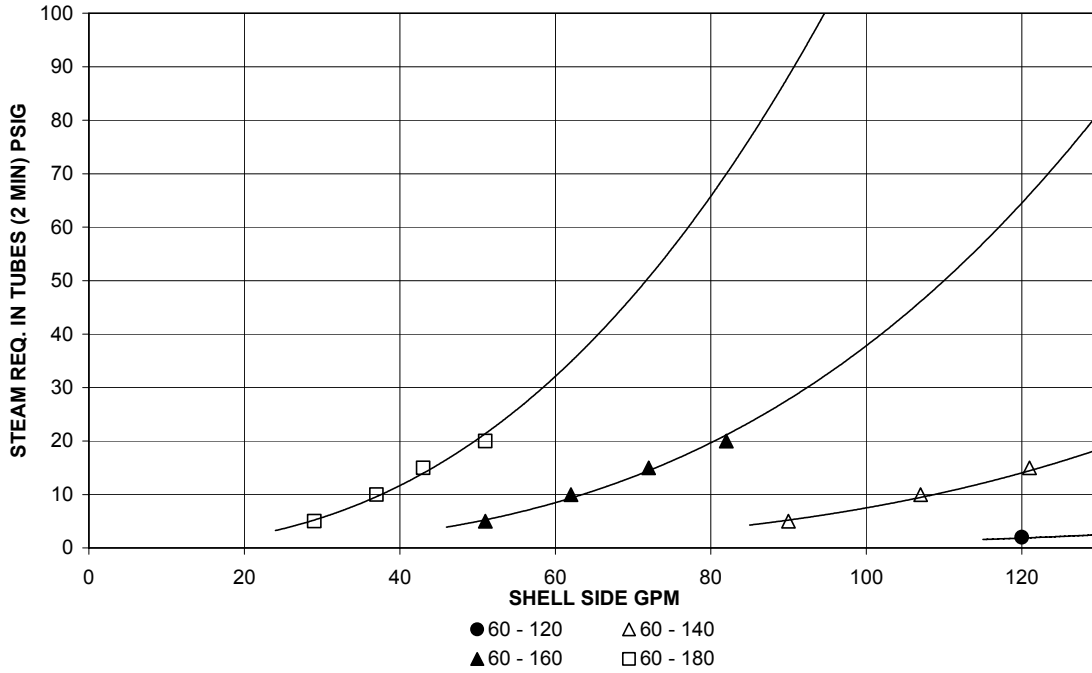

40F SWDW-45 PERFORMANCE CURVES

50F SWDW-45 PERFORMANCE CURVES

60F SWDW-45 PERFORMANCE CURVES

140F - 180F SWDW-45 PERFORMANCE CURVES