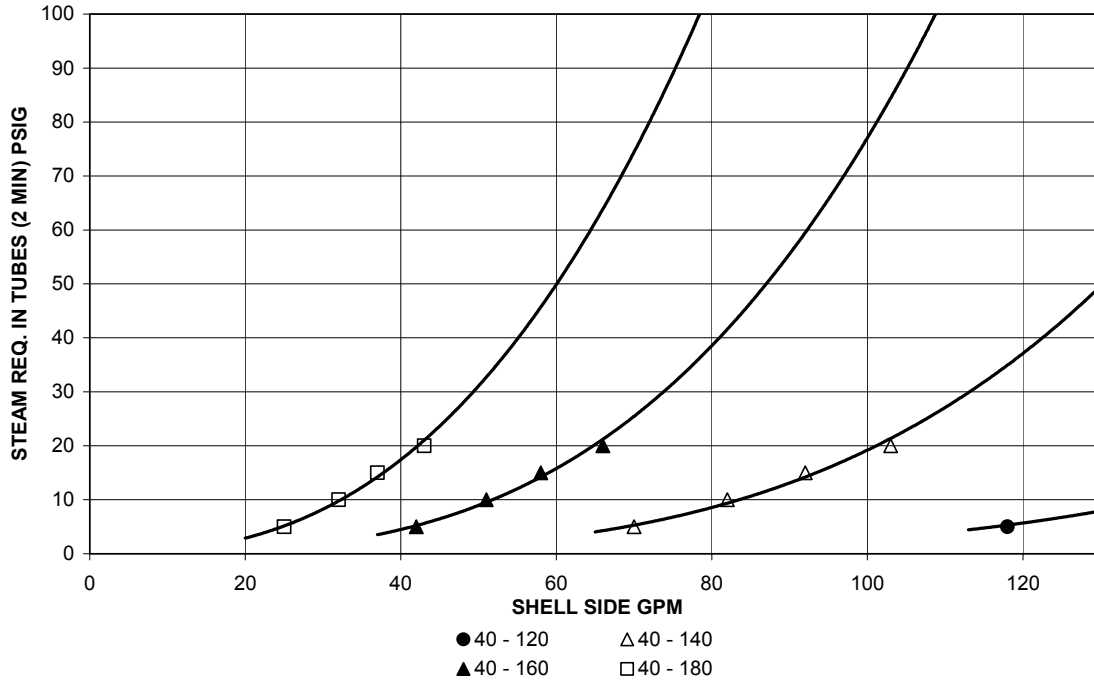

40F SWDW-45 PERFORMANCE CURVES

50F SWDW-45 PERFORMANCE CURVES

60F SWDW-45 PERFORMANCE CURVES

140F - 180F SWDW-45 PERFORMANCE CURVES