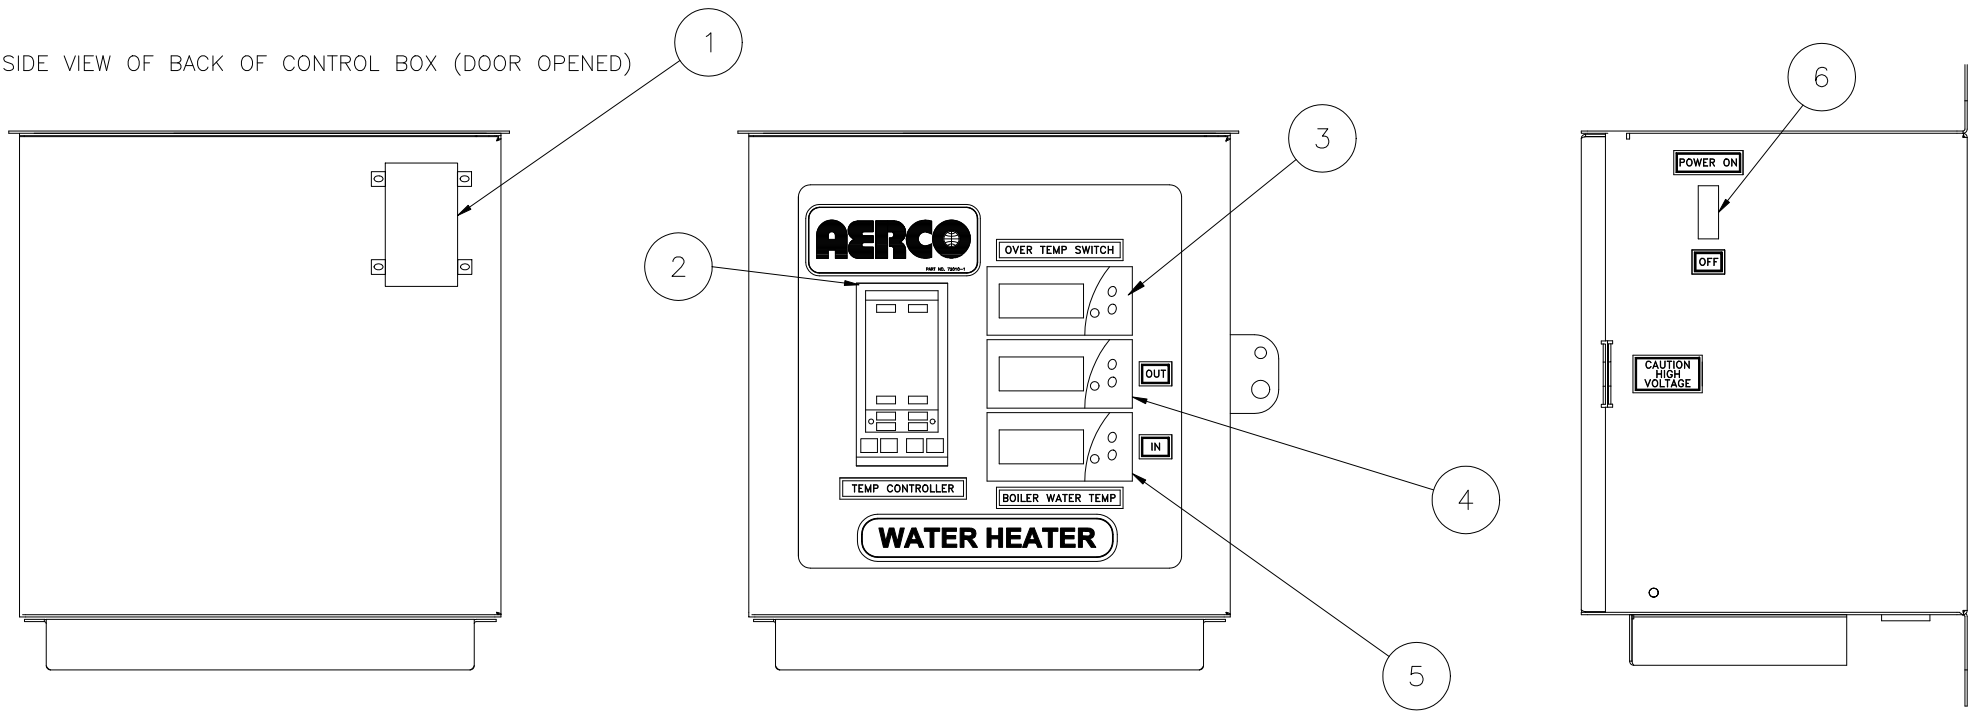

LEGEND

1	TRANSFORMER
2	ELECTRONIC TEMPERATURE CONTROLLER
3	OVER TEMPERATURE SWITCH/TEMPERATURE INDICATOR
4	BOILER WATER OUTLET TEMPERATURE INDICATOR
5	BOILER WATER INLET TEMPERATURE INDICATOR
6	ON/OFF SWITCH

INSIDE VIEW OF BACK OF CONTROL BOX (DOOR OPENED)

AERCO INTERNATIONAL, INC. NORTHVALE, NJ 07647		
SMARTPLATE WATER HEATER CONTROL BOX LAYOUT		
DWN. BY <u>CZ</u> DATE <u>051209</u> SCALE <u>NTS</u> APPD. _____ DATE _____	SD-A-770	REV. A