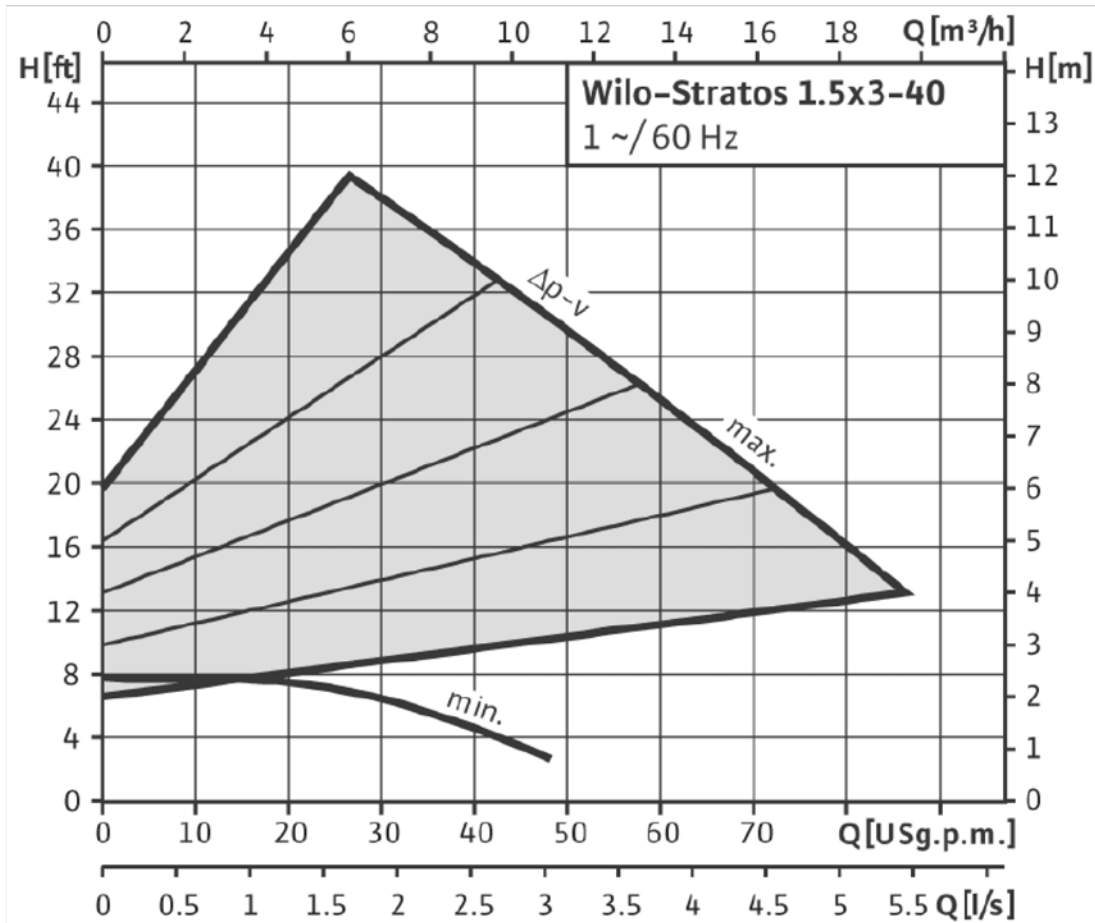

PUMP PART NUMBER: 69201

INTERFACE MODULE PART NUMBER: 69203

SPECIFICATIONS Wilo Stratos 1.5 x 3-40

- FLANGE SIZE: 1-1/2"
- PUMP BODY: CAST IRON
- HORSEPOWER: 1/2
- VOLTAGE: 230V/1PH/60HZ
- CURRENT: 2.01 A
- MAX. OPERATING TEMPERATURE: 230°F
- MAX. WORKING PRESSURE: 145 PSI
- OVERALL DIMENSION: 12-3/8"H X 10-1/16"D
- FLANGE FACE-TO-FACE: 10"

SPECIFICATIONS

- CONTROL INPUT 0 TO 10 VDC REMOTE SETPOINT OR PUMP SPEED ADJUSTMENT.
- COLLECTIVE RUN SIGNAL OUTPUT (SBM) AS A VOLTAGE-FREE, NORMALLY OPEN CONTACTS.

INSTALLATION OPERATING CONDITIONS	
BOILER LOOP FLOW	
BOILER LOOP ΔT (°F)	
BOILER LOOP PRESSURE DROP (FT. HD.)	

AERCO INTERNATIONAL, INC.
BLAUVELT, NY 10913

PUMP/INTERFACE MODULE KIT
99207-4 (MLX EXT 962/1123)

DWN. BY <u>CZ</u> DATE <u>042114</u>	AP-A-957	REV.
SCALE _____ SIZE _____		B
CHKD. _____ APPD. _____		
REV. DATE _____