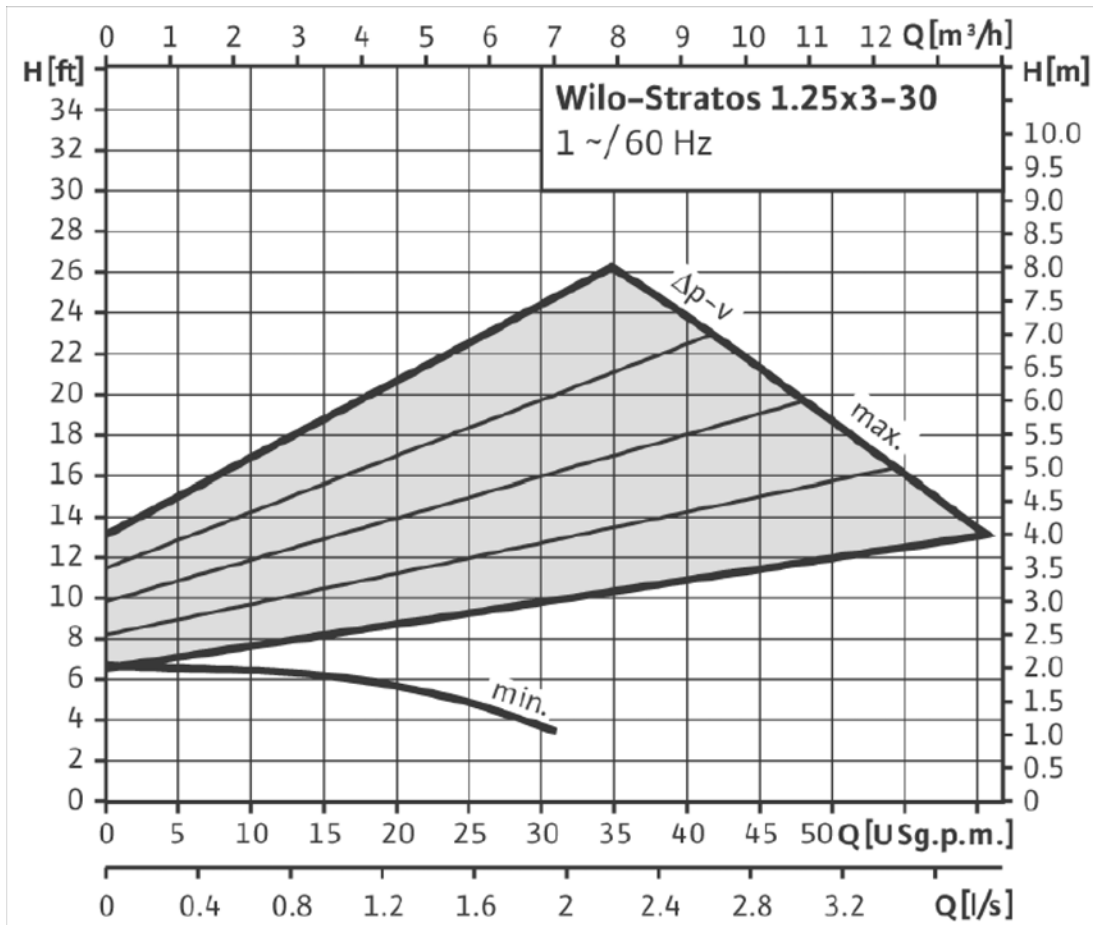

PUMP PART NUMBER: 69200

INTERFACE MODULE PART NUMBER: 69203

**SPECIFICATIONS** Wilo Stratos 1.25 x 3-30

FLANGE SIZE: 1-1/4"

PUMP BODY: CAST IRON

HORSEPOWER: 1/4

VOLTAGE: 230V/1PH/60HZ

CURRENT: 1.37 A

MAX. OPERATING TEMPERATURE: 230°F

MAX. WORKING PRESSURE: 145 PSI

OVERALL DIMENSION: 9-7/8"H X 8-15/16"D

FLANGE FACE-TO-FACE: 8-1/2"

**SPECIFICATIONS**

- CONTROL INPUT 0 TO 10 VDC REMOTE SETPOINT OR PUMP SPEED ADJUSTMENT.
- COLLECTIVE RUN SIGNAL OUTPUT (SBM) AS A VOLTAGE-FREE, NORMALLY OPEN CONTACTS.

DWN. BY <u>CZ</u> DATE <u>042114</u>	REV. <u>B</u>
SCALE _____ SIZE _____	AP-A-956
CHKD. _____ APPD. _____	
REV. DATE _____	