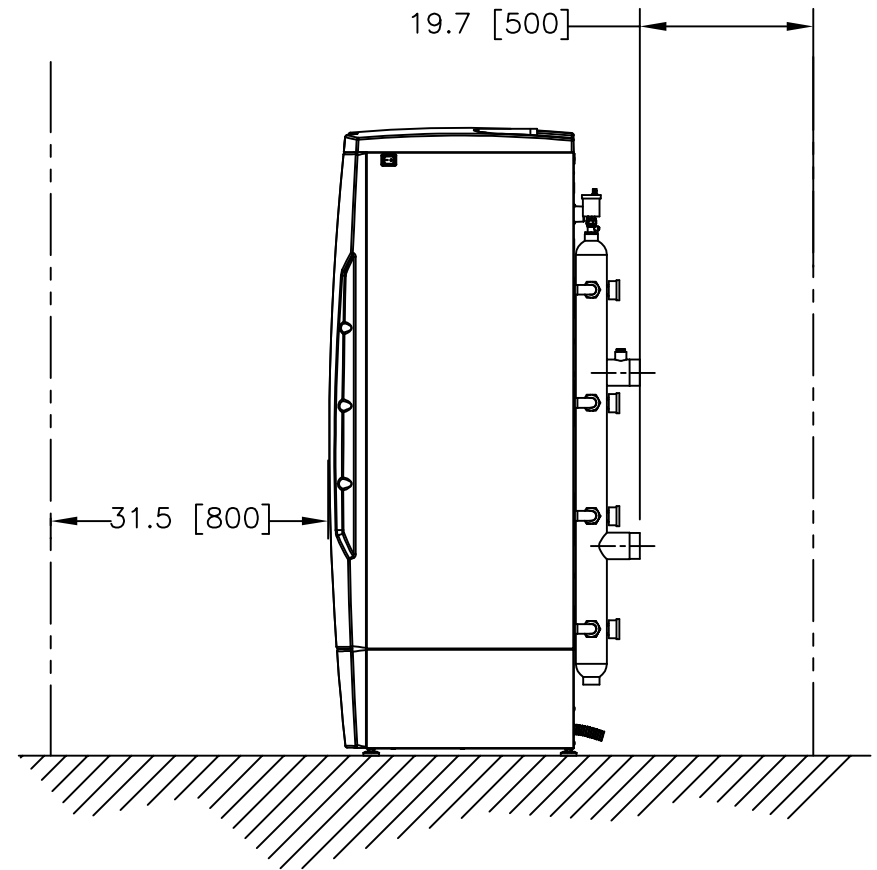

FRONT VIEW

SIDE VIEW

NOTES:

1) ALL DIMENSIONS SHOWN ARE IN INCHES (MILLIMETERS).

AERCO INTERNATIONAL, INC. Blauvelt, NY 10913	
AM MODELS 750 & 1000 GAS FIRED BOILER/WATER HEATER MULTIPLE INSTALLATION CLEARANCES	
DWN.BY_K.S. DATE 011414 SCALE _____ SIZE <u>A</u> CHKD. _____ APPD. _____ REV.DATE _____	AP-A-948 A