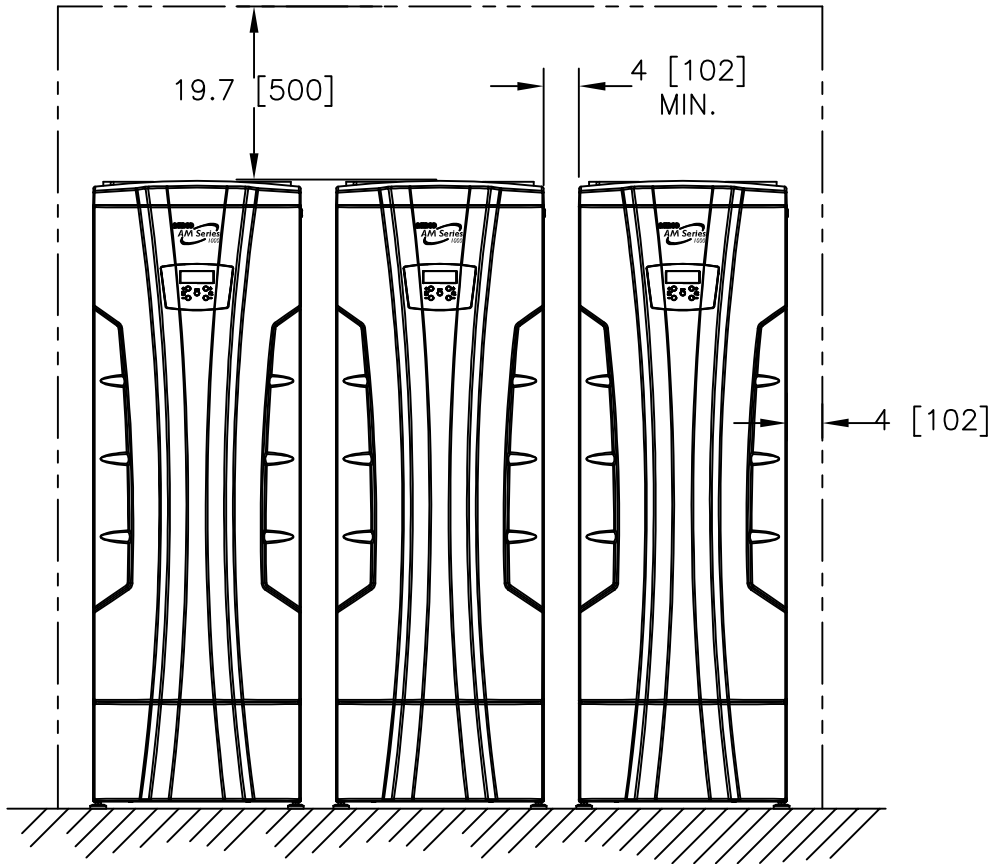

FRONT VIEW

SIDE VIEW

NOTES:

1) ALL DIMENSIONS SHOWN ARE IN INCHES (MILLIMETERS).

AERCO INTERNATIONAL, INC. Blauvelt, NY 10913	
AM MODELS 750 & 1000 GAS FIRED BOILER/WATER HEATER MULTIPLE INSTALLATION CLEARANCES	
DWN.BY_K.S. DATE 011414 SCALE _____ SIZE <u>A</u> CHKD. _____ APPD. _____ REV.DATE _____	AP-A-948 A