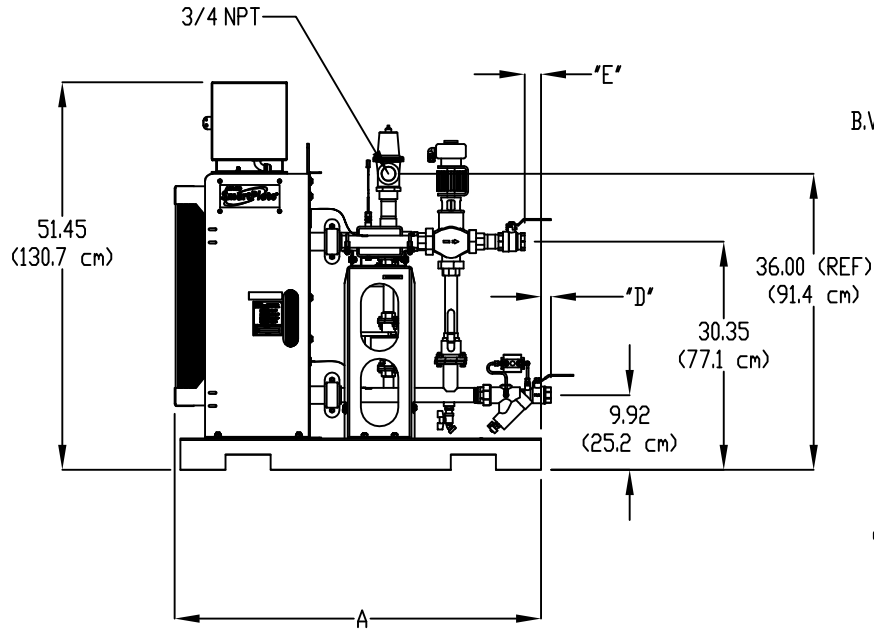

SERVICE CLEARANCE

* CLEARANCE ABOVE SMART PLATE - 12' (30.5 cm)

Model	'A'	' ϕ_1 '	'B'	'C'	'D'	'E'
SP23	48.00 (121.9 cm)	1 1/2	5.09 (12.93 cm)	1.95 (4.95 cm)	1.31 (3.33 cm)	2.20 (5.89 cm)
SP33	48.00 (121.9 cm)	1 1/2				
SP45	48.00 (121.9 cm)	2				
SP69	48.00 (121.9 cm)	2	4.32 (10.97 cm)	0.09 (0.23 cm)	1.92 (4.87 cm)	1.55 (3.94 cm)
SP150	48.65 (123.5 cm)	2				

AERCO		INTERNATIONAL, INC. BLAUVELT, N.Y. 10913	
SmartPlate (SINGLE WALL) DIMENSIONAL/CLEARANCE DRAWING			
DRWN BY: <u>SJD</u>		AP-A-846	
DATE: 5/12/09		REV C	