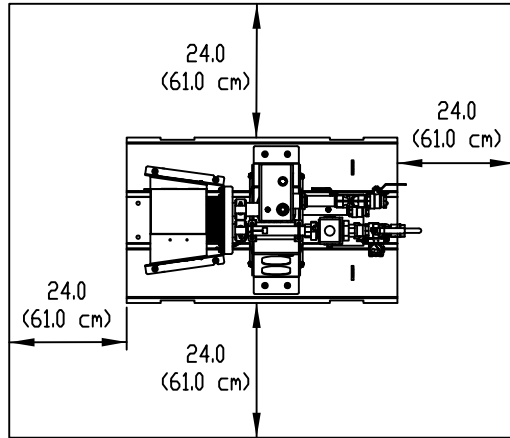

SERVICE CLEARANCE

* CLEARANCE ABOVE SMART PLATE - 12' (30.5 cm)

Model	'A'	' ϕ_1 '	'B'	'C'	'D'	'E'
SP23	48.00 (121.9 cm)	1 1/2	5.09 (12.93 cm)	1.95 (4.95 cm)	1.31 (3.33 cm)	2.20 (5.89 cm)
SP33	48.00 (121.9 cm)	1 1/2				
SP45	48.00 (121.9 cm)	2				
SP69	48.00 (121.9 cm)	2	4.32 (10.97 cm)	0.09 (0.23 cm)	1.92 (4.87 cm)	1.55 (3.94 cm)
SP150	48.65 (123.5 cm)	2				

AERCO		INTERNATIONAL, INC. BLAUVELT, N.Y. 10913	
SmartPlate (SINGLE WALL) DIMENSIONAL/CLEARANCE DRAWING			
DRWN BY: <u>SJD</u>		AP-A-846	
DATE: 5/12/09		REV C	