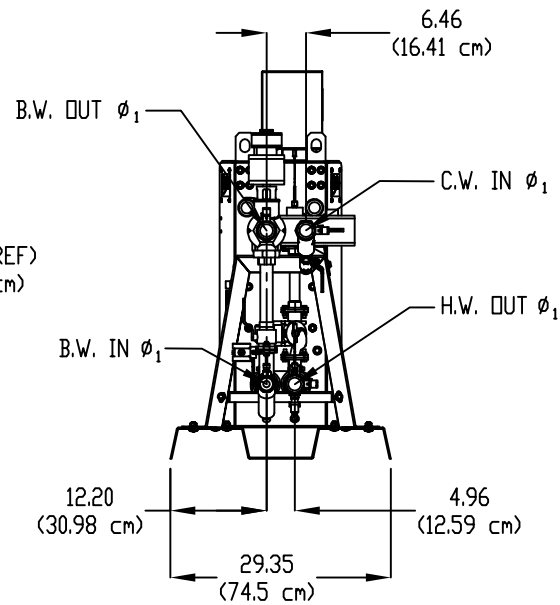

SERVICE CLEARANCE

* CLEARANCE ABOVE SMART PLATE - 12' (30.5 cm)

Model	'A'	' ϕ_1 '	'B'	'C'	'D'	'E'
SP23	48.00 (121.9 cm)	1 1/2	5.09 (12.93 cm)	1.95 (4.95 cm)	1.31 (3.33 cm)	2.20 (5.89 cm)
SP33	48.00 (121.9 cm)	1 1/2				
SP45	48.00 (121.9 cm)	2				
SP69	48.00 (121.9 cm)	2	4.32 (10.97 cm)	0.09 (0.23 cm)	1.92 (4.87 cm)	1.55 (3.94 cm)
SP150	48.65 (123.5 cm)	2				

AERCO		INTERNATIONAL, INC. BLAUVELT, N.Y. 10913	
SmartPlate (SINGLE WALL) DIMENSIONAL/CLEARANCE DRAWING			
DRWN BY: <u>SJD</u>		AP-A-846	
DATE: 5/12/09		REV C	