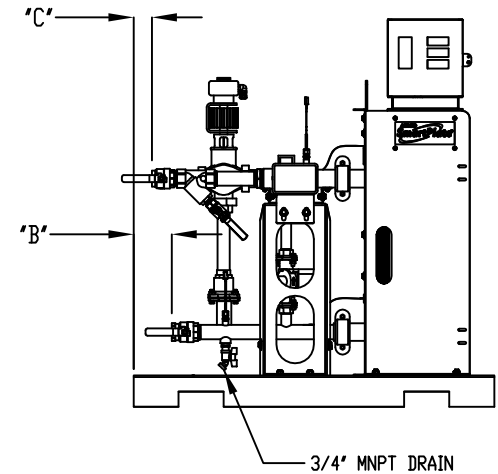

SERVICE CLEARANCE

* CLEARANCE ABOVE SMART PLATE - 12' (30.5 cm)

Model	'A'	' ϕ_1 '	'B'	'C'	'D'	'E'
SP23	48.00 (121.9 cm)	1 1/2	5.09 (12.93 cm)	1.95 (4.95 cm)	1.31 (3.33 cm)	2.20 (5.89 cm)
SP33	48.00 (121.9 cm)	1 1/2				
SP45	48.00 (121.9 cm)	2				
SP69	48.00 (121.9 cm)	2	4.32 (10.97 cm)	0.09 (0.23 cm)	1.92 (4.87 cm)	1.55 (3.94 cm)
SP150	48.65 (123.5 cm)	2				

AERCO		INTERNATIONAL, INC. BLAUVELT, N.Y. 10913	
SmartPlate (SINGLE WALL) DIMENSIONAL/CLEARANCE DRAWING			
DRWN BY: <u>SJD</u>		AP-A-846	
DATE: 5/12/09		REV C	