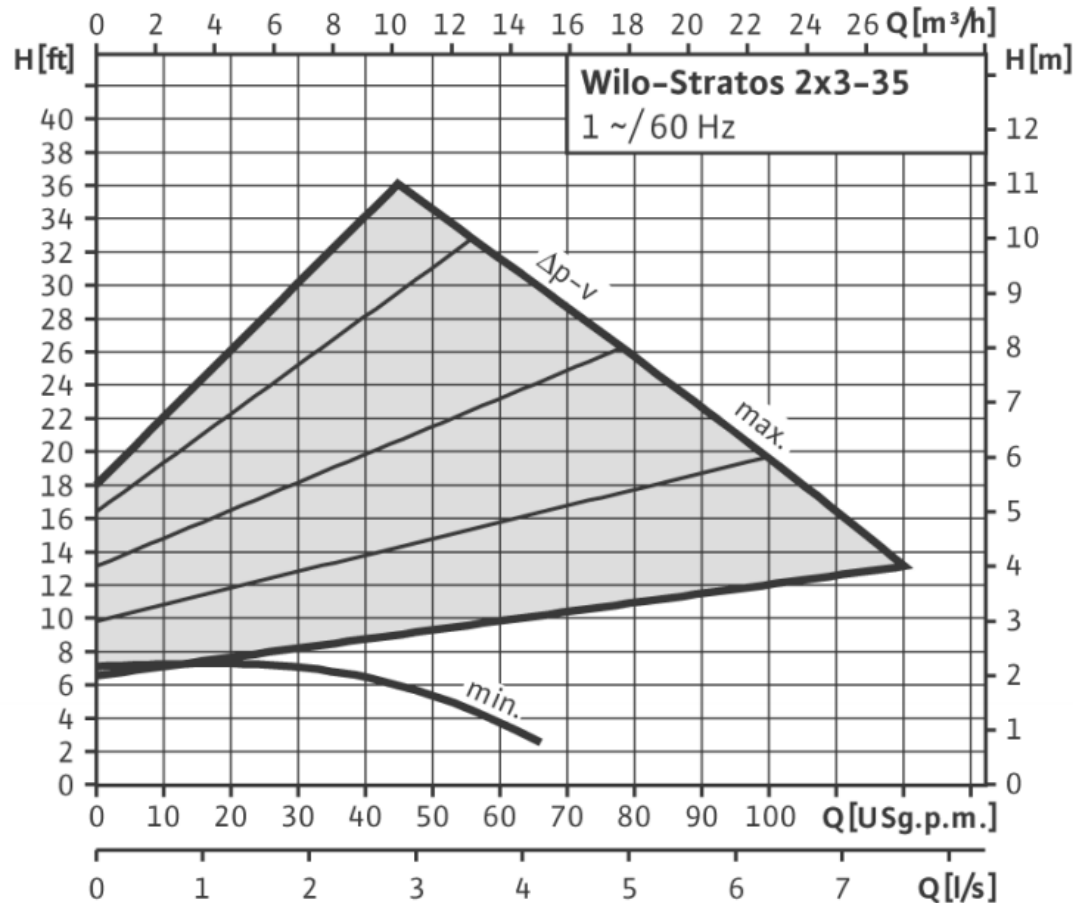

PUMP PART NUMBER: 69275

INTERFACE MODULE PART NUMBER: 69203

SPECIFICATIONS Wilo Stratos 2 x 3-35

FLANGE SIZE: 2"

PUMP BODY: CAST IRON

HORSEPOWER: 3/4

VOLTAGE: 230V/1PH/60HZ

CURRENT: 2.70 A

MAX. OPERATING TEMPERATURE: 230°F

MAX. WORKING PRESSURE: 145 PSI

OVERALL DIMENSION: 12-7/16"H X 10-1/16"D

FLANGE FACE-TO-FACE: 11"

SPECIFICATIONS

- COLLECTIVE RUN SIGNAL OUTPUT (SBM) AS A VOLTAGE-FREE, NORMALLY OPEN CONTACTS.

DWN. BY <u>CZ</u> DATE <u>120115</u>	AP-A-1034	REV. _____
SCALE _____ SIZE _____		REV. _____
CHKD. _____ APPD. _____		REV. _____
REV. DATE _____		REV. _____