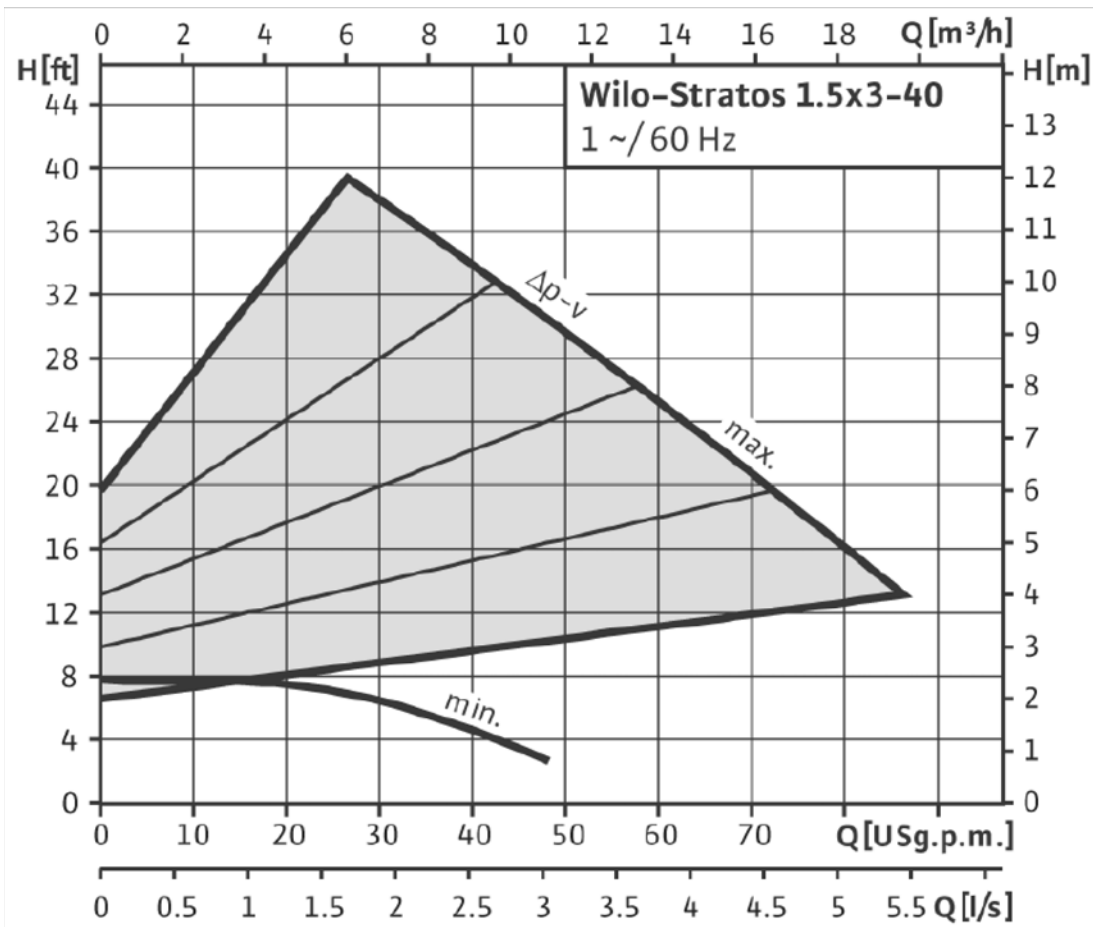

PUMP PART NUMBER: 69201

INTERFACE MODULE PART NUMBER: 69203

SPECIFICATIONS Wilo Stratos 1.5 x 3-40

FLANGE SIZE: 1-1/2"
PUMP BODY: CAST IRON
HORSEPOWER: 1/2
VOLTAGE: 230V/1PH/60HZ
CURRENT: 2.01 A
MAX. OPERATING TEMPERATURE: 230°F
MAX. WORKING PRESSURE: 145 PSI
OVERALL DIMENSION: 12-3/8"H X 10-1/16"D
FLANGE FACE-TO-FACE: 10"

SPECIFICATIONS

- COLLECTIVE RUN SIGNAL OUTPUT (SBM) AS A VOLTAGE-FREE, NORMALLY OPEN CONTACTS.

INSTALLATION OPERATING CONDITIONS	
BOILER LOOP FLOW	
BOILER LOOP ΔT (°F)	
BOILER LOOP PRESSURE DROP (FT. HD.)	

AERCO INTERNATIONAL, INC.
BLAUVELT, NY 10913

VARIABLE SPEED PUMP/
INTERFACE MODULE KIT
99251-2

DWN. BY <u>CZ</u> DATE <u>120115</u>	AP-A-1033	REV. <u>A</u>
SCALE _____ SIZE _____		
CHKD. _____ APPD. _____		
REV. DATE _____