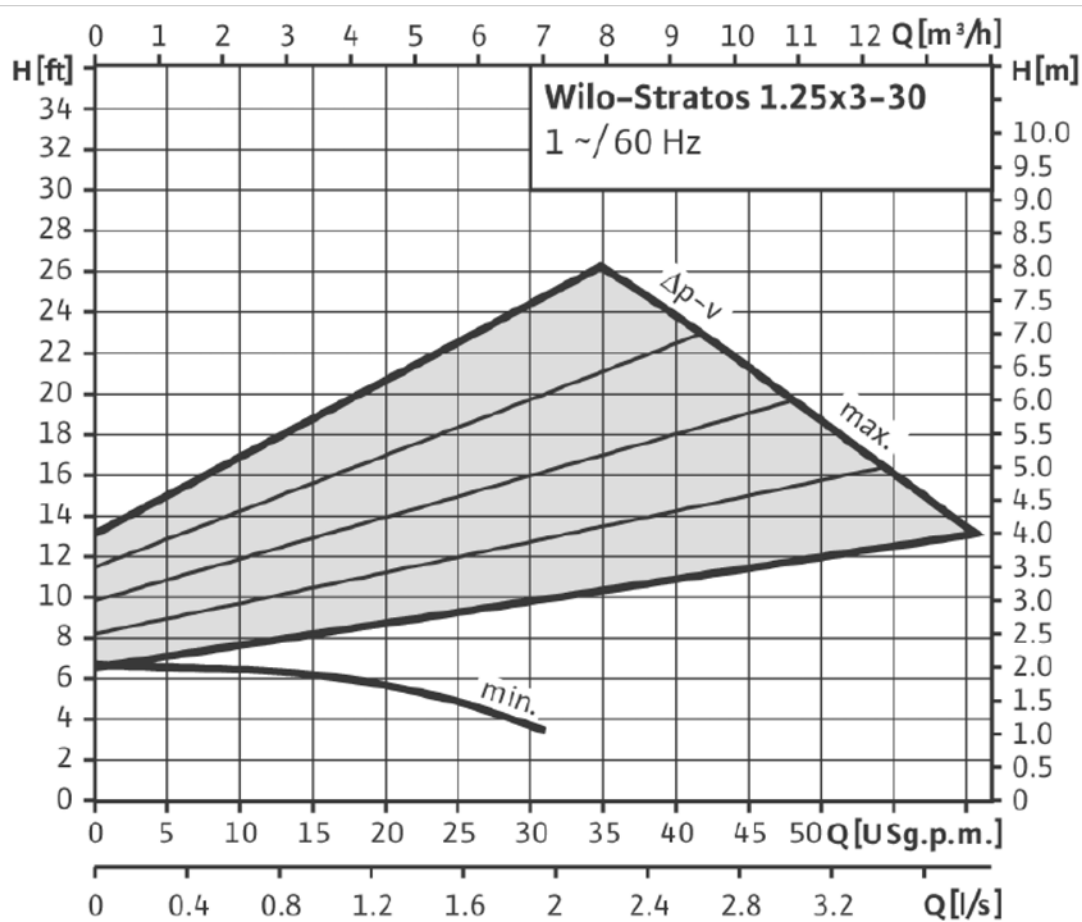

PUMP PART NUMBER: 69200

INTERFACE MODULE PART NUMBER: 69203

SPECIFICATIONS Wilo Stratos 1.25 x 3-30

FLANGE SIZE: 1-1/2"

PUMP BODY: CAST IRON

HORSEPOWER: 1/4

VOLTAGE: 230V/1PH/60HZ

CURRENT: 1.37 A

MAX. OPERATING TEMPERATURE: 230°F

MAX. WORKING PRESSURE: 145 PSI

OVERALL DIMENSION: 9-7/8"H X 8-15/16"D

FLANGE FACE-TO-FACE: 8-1/2"

SPECIFICATIONS

- COLLECTIVE RUN SIGNAL OUTPUT (SBM) AS A VOLTAGE-FREE, NORMALLY OPEN CONTACTS.

DWN. BY <u>CZ</u> DATE <u>120115</u>	AP-A-1032	REV. <u>A</u>
SCALE _____ SIZE _____		
CHKD. _____ APPD. _____		
REV. DATE _____		