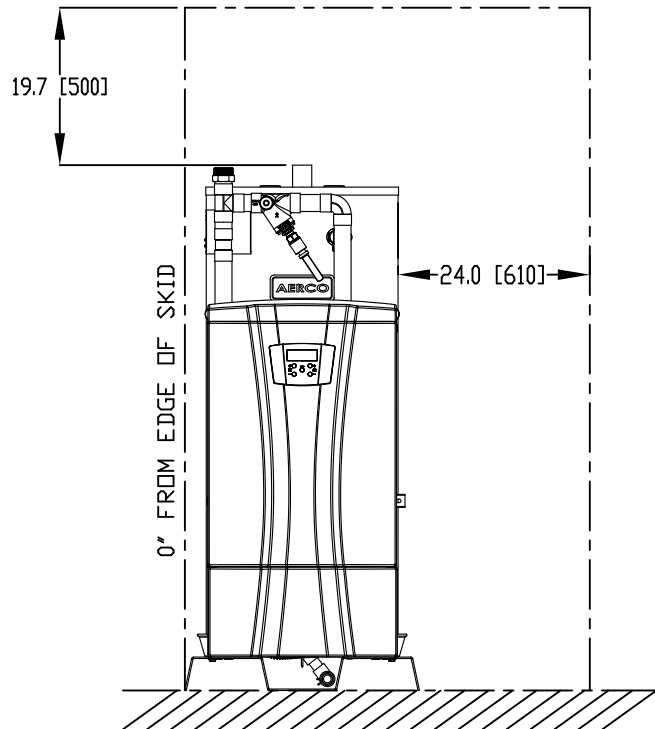

FRONT VIEW

SIDE VIEW

NOTES:

- 1) ALL DIMENSIONS SHOWN ARE IN INCHES (MILLIMETERS).
- 2) CLEARANCES SHOWN ARE RECOMMENDED SERVICE CLEARANCES, FOR SHORTER CLEARANCES CONTACT THE FACTORY.

AERCO INTERNATIONAL, INC. <small>Blauvelt, NY 10913</small>	
AMR MODELS 399 & 500 SKID STYLE GAS FIRED BOILER/WATER HEATER SINGLE INSTALLATION CLEARANCES	
DWN. BY <u>J.R.</u> DATE <u>050515</u> SCALE _____ SIZE <u>A</u> CHKD. _____ APPD. _____ REV. DATE _____	AP-A-1014 A