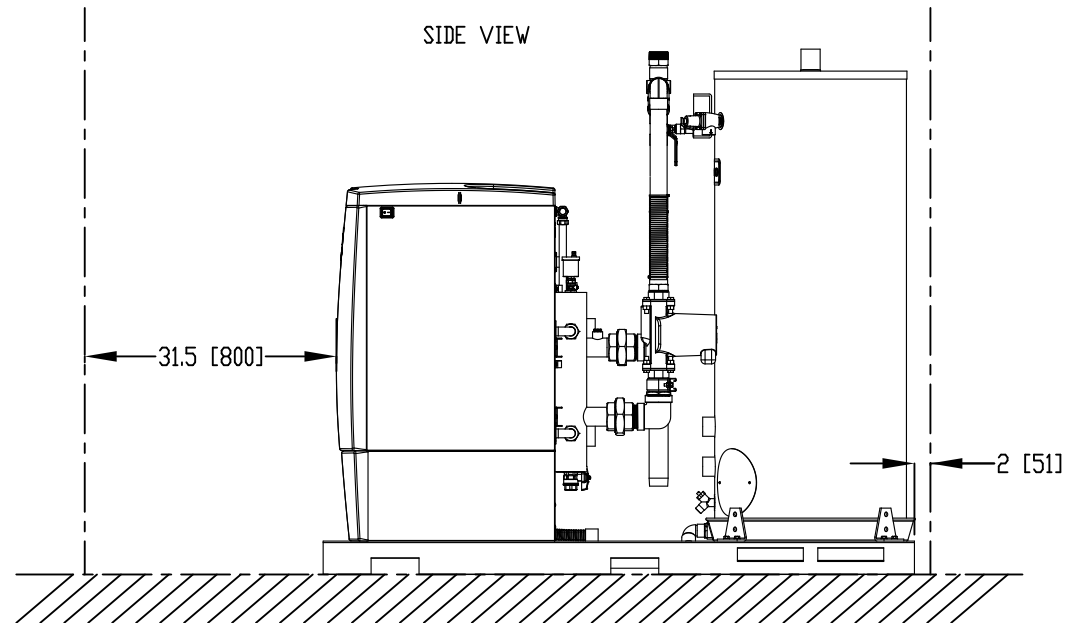

FRONT VIEW

SIDE VIEW

NOTES:

- 1) ALL DIMENSIONS SHOWN ARE IN INCHES (MILLIMETERS).
- 2) CLEARANCES SHOWN ARE RECOMMENDED SERVICE CLEARANCES, FOR SHORTER CLEARANCES CONTACT THE FACTORY.

AERCO INTERNATIONAL, INC. <small>Blauvelt, NY 10913</small>	
AMR MODELS 399 & 500 SKID STYLE GAS FIRED BOILER/WATER HEATER SINGLE INSTALLATION CLEARANCES	
DWN. BY <u>J.R.</u> DATE <u>050515</u> SCALE _____ SIZE <u>A</u> CHKD. _____ APPD. _____ REV. DATE _____	AP-A-1014 A