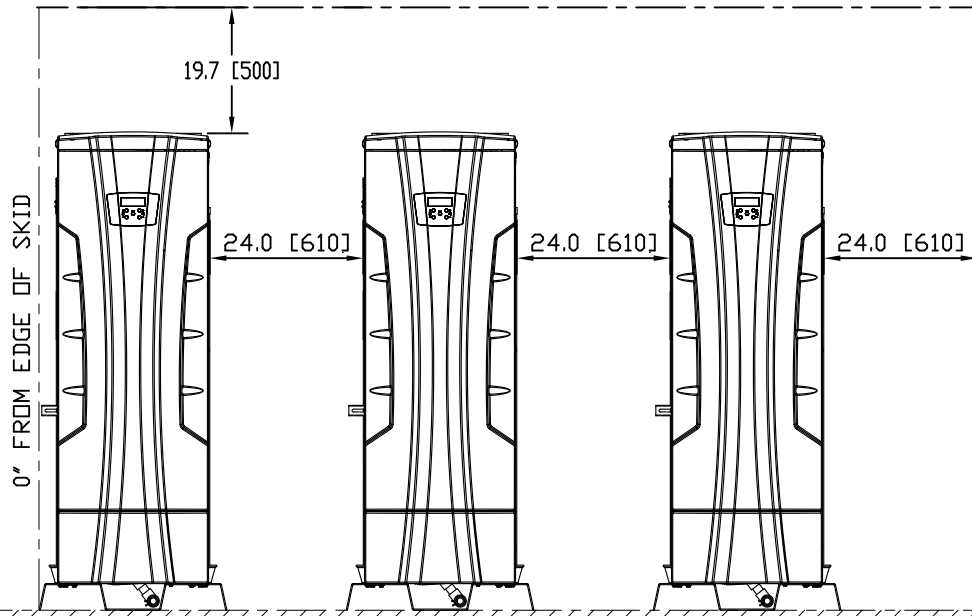

FRONT VIEW

SIDE VIEW

NOTES:

- 1) ALL DIMENSIONS SHOWN ARE IN INCHES (MILLIMETERS).
- 2) CLEARANCES SHOWN ARE RECOMMENDED SERVICE CLEARANCES, FOR SHORTER CLEARANCES CONTACT THE FACTORY

AERCO INTERNATIONAL, INC.
Blauvelt, NY 10913

AMR MODELS 750 & 1000
GAS FIRED BOILER/WATER HEATER
MULTIPLE INSTALLATION CLEARANCES

DWN. BY J.R. DATE 050115
SCALE _____ SIZE A
CHKD. _____ APPD. _____
REV. DATE _____

AP-A-1012

REV.
A