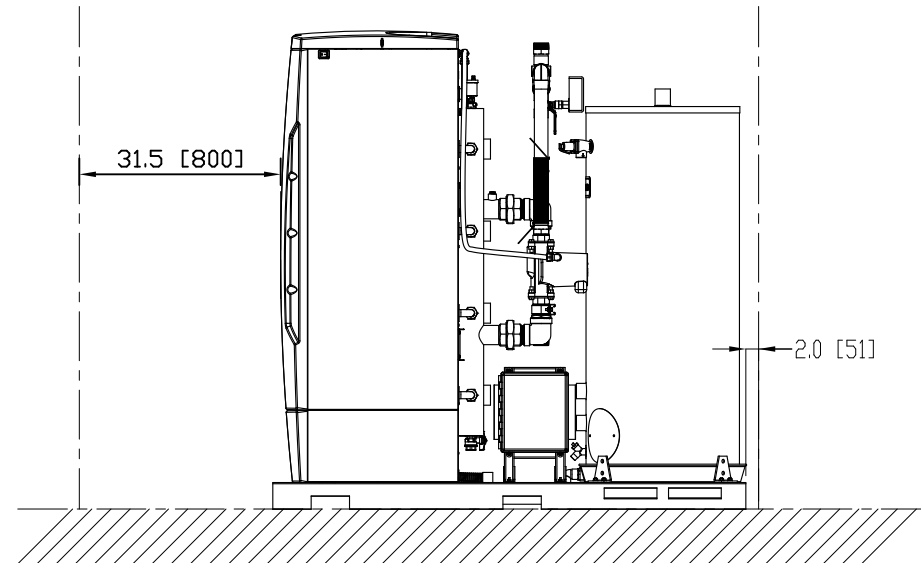

FRONT VIEW

SIDE VIEW

NOTES:

- 1) ALL DIMENSIONS SHOWN ARE IN INCHES (MILLIMETERS).
- 2) CLEARANCES SHOWN ARE RECOMMENDED SERVICE CLEARANCES, FOR SHORTER CLEARANCES CONTACT THE FACTORY

AERCO INTERNATIONAL, INC.
Blauvelt, NY 10913

AMR MODELS 750 & 1000
GAS FIRED BOILER/WATER HEATER
MULTIPLE INSTALLATION CLEARANCES

DWN. BY J.R. DATE 050115
SCALE _____ SIZE A
CHKD. _____ APPD. _____
REV. DATE _____

AP-A-1012

REV.
A