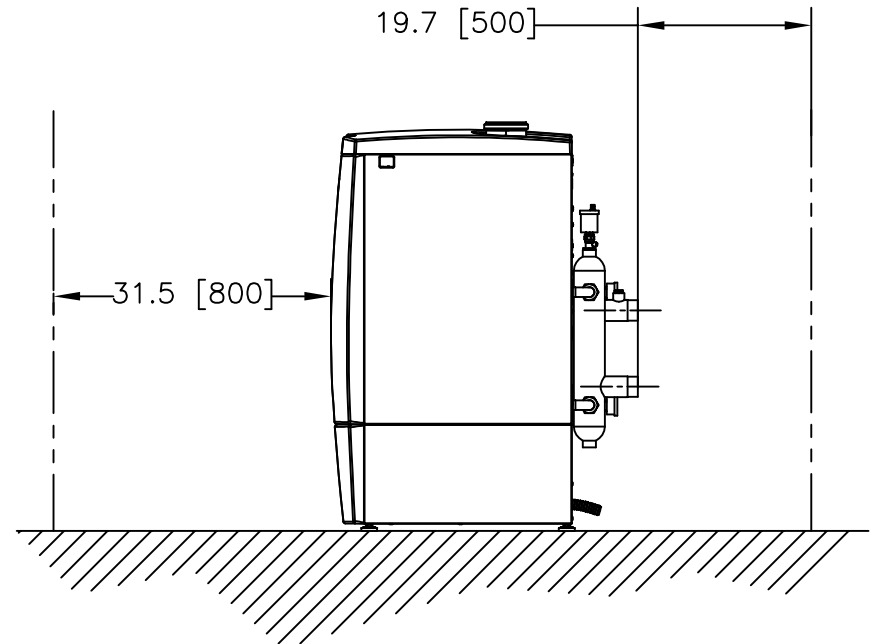

FRONT VIEW

SIDE VIEW

NOTES:

1) ALL DIMENSIONS SHOWN ARE IN INCHES (MILLIMETERS).

**AERCO** INTERNATIONAL, INC.  
Blauvelt, NY 10913

AM MODELS 399 & 500  
GAS FIRED BOILER/WATER HEATER  
MULTIPLE INSTALLATION CLEARANCES

DWN.BY\_K.S. DATE 011414  
SCALE \_\_\_\_\_ SIZE A  
CHKD. \_\_\_\_\_ APPD. \_\_\_\_\_  
REV.DATE \_\_\_\_\_

AP-A-947

REV.  
A