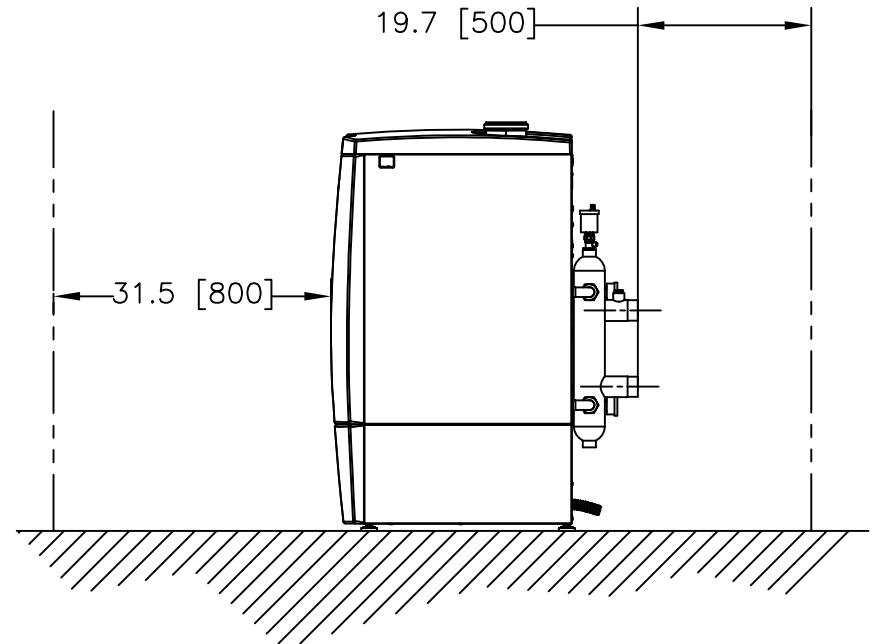

FRONT VIEW

SIDE VIEW

NOTES:

1) ALL DIMENSIONS SHOWN ARE IN INCHES (MILLIMETERS).

AERCO INTERNATIONAL, INC.
Blauvelt, NY 10913

AM MODELS 399 & 500
GAS FIRED BOILER/WATER HEATER
MULTIPLE INSTALLATION CLEARANCES

DWN.BY_K.S. DATE 011414
SCALE _____ SIZE A
CHKD. _____ APPD. _____
REV.DATE _____

AP-A-947

REV.
A