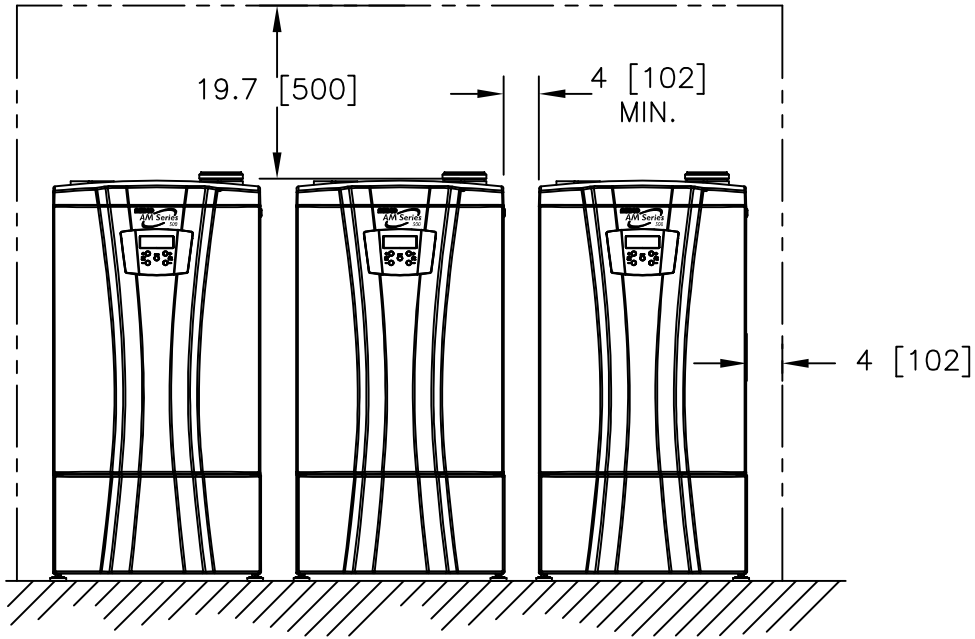

FRONT VIEW

SIDE VIEW

NOTES:

1) ALL DIMENSIONS SHOWN ARE IN INCHES (MILLIMETERS).

AERCO INTERNATIONAL, INC.
Blauvelt, NY 10913

AM MODELS 399 & 500
GAS FIRED BOILER/WATER HEATER
MULTIPLE INSTALLATION CLEARANCES

DWN.BY_K.S. DATE 011414
SCALE _____ SIZE A
CHKD. _____ APPD. _____
REV.DATE _____

AP-A-947

REV.
A