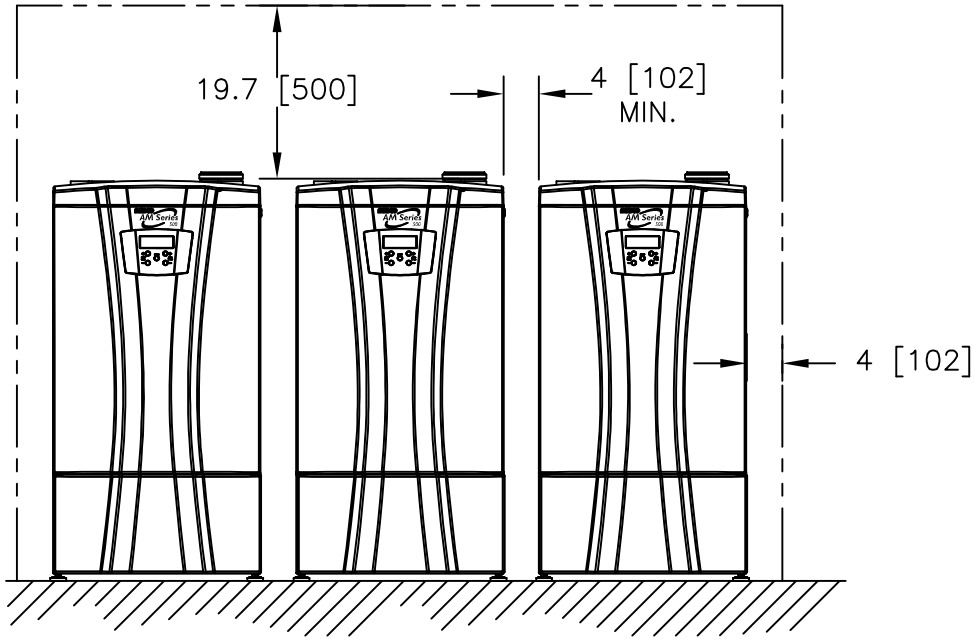

FRONT VIEW

SIDE VIEW

NOTES:

1) ALL DIMENSIONS SHOWN ARE IN INCHES (MILLIMETERS).

**AERCO** INTERNATIONAL, INC.  
Blauvelt, NY 10913

AM MODELS 399 & 500  
GAS FIRED BOILER/WATER HEATER  
MULTIPLE INSTALLATION CLEARANCES

DWN.BY\_K.S. DATE 011414  
SCALE \_\_\_\_\_ SIZE A  
CHKD. \_\_\_\_\_ APPD. \_\_\_\_\_  
REV.DATE \_\_\_\_\_

AP-A-947

REV.  
A