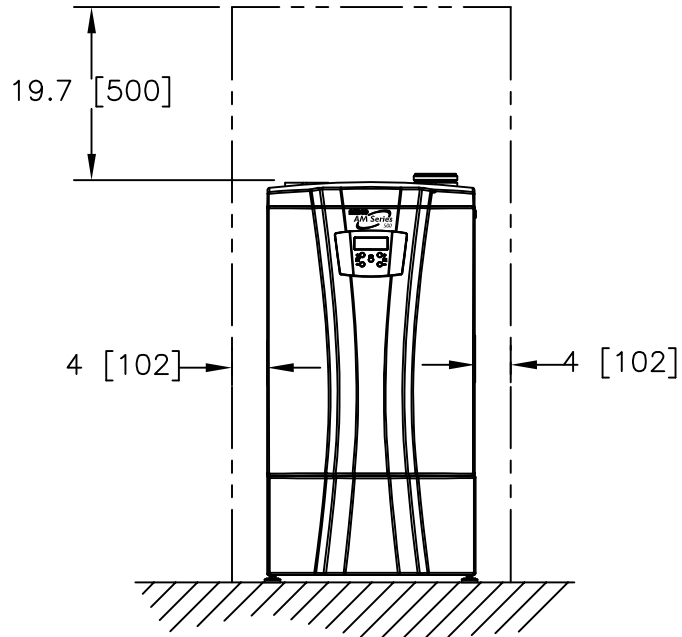

FRONT VIEW

SIDE VIEW

NOTES:

1) ALL DIMENSIONS SHOWN ARE IN INCHES (MILLIMETERS).

**AERCO** INTERNATIONAL, INC.  
Blauvelt, NY 10913

AM MODELS 399 & 500  
GAS FIRED BOILER/WATER HEATER  
INSTALLATION CLEARANCES

DWN. BY K.S. DATE 122713  
SCALE \_\_\_\_\_ SIZE A  
CHKD. \_\_\_\_\_ APPD. \_\_\_\_\_  
REV. DATE \_\_\_\_\_

AP-A-945

REV.  
A