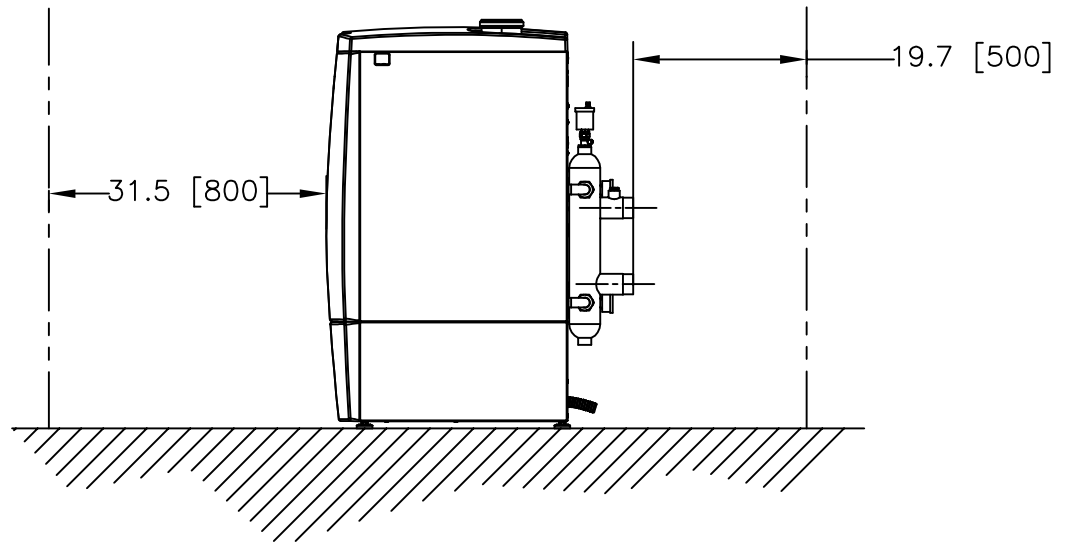

FRONT VIEW

SIDE VIEW

NOTES:

1) ALL DIMENSIONS SHOWN ARE IN INCHES (MILLIMETERS).

**AERCO** INTERNATIONAL, INC.  
Blauvelt, NY 10913

AM MODELS 399 & 500  
GAS FIRED BOILER/WATER HEATER  
INSTALLATION CLEARANCES

DWN. BY K.S. DATE 122713  
SCALE \_\_\_\_\_ SIZE A  
CHKD. \_\_\_\_\_ APPD. \_\_\_\_\_  
REV. DATE \_\_\_\_\_

AP-A-945

REV.  
A