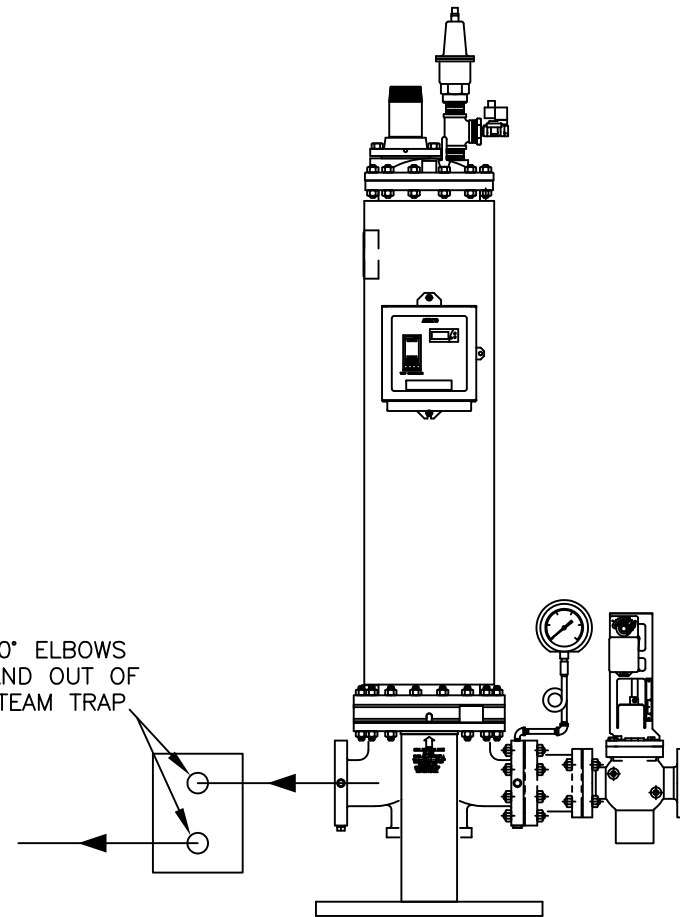

USE 90° ELBOWS
 INTO AND OUT OF
 THE STEAM TRAP

A PARALLEL PIPE STEAM TRAP CAN BE ORIENTED USING ONE OF THE ABOVE DIAGRAMS.

NOTE: THE ABOVE DIAGRAMS DEPICT ONLY THE ORIENTATION OF THE STEAM TRAP. SEE WATER HEATER PIPING DIAGRAM FOR COMPLETE INSTALLATION DETAILS.

AERCO INTERNATIONAL, INC.
 NORTHVALE, NJ 07647

PARALLEL PIPE STEAM TRAP
 INSTALLATION ORIENTATION
 GUIDELINE

DRWN BY: CZ
 DATE: 10/04/10

AP-A-887

REV.
 A