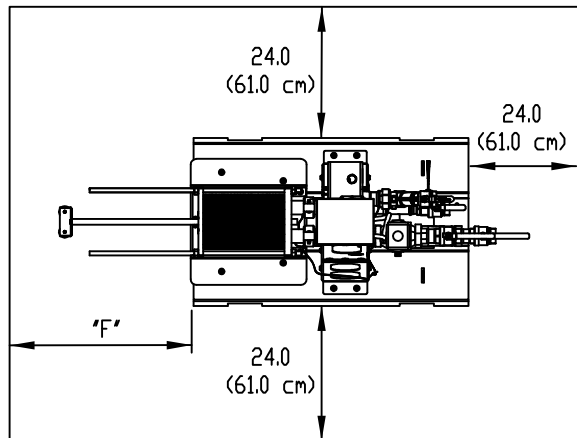

SERVICE CLEARANCE

* CLEARANCE ABOVE SMART PLATE - 12' (30.5 cm)

Model	'A'	' ϕ_1 '	'B'	'C'	'D'	'E'	'F'
SPDW23	48.50 (123.19 cm)	1 1/2	5.09 (12.93 cm)	1.95 (4.95 cm)	1.31 (3.33 cm)	2.20 (5.89 cm)	25.00 (63.50 cm)
SPDW32	48.50 (123.19 cm)	1 1/2					
SPDW42	48.50 (123.19 cm)	2	4.32 (10.97 cm)	0.09 (0.23 cm)	1.92 (4.87 cm)	1.55 (3.94 cm)	35.51 (90.20 cm)
SPDW61	51.75 (131.44 cm)	2					
SPDW113	71.51 (181.64 cm)	2					

AERCO		INTERNATIONAL, INC. BLAUVELT, N.Y. 10913
SmartPlate (DOUBLE WALL) DIMENSIONAL/CLEARANCE DRAWING		
DRWN BY: <u>SJD</u>	AP-A-847	REV E
DATE: 7/22/09		