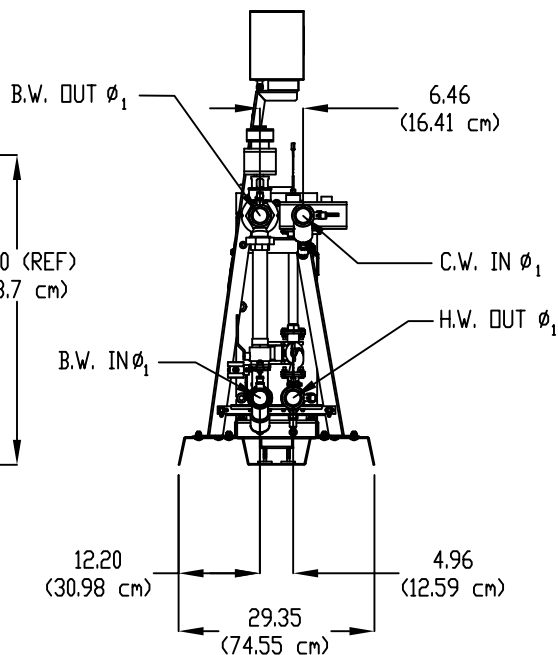

SERVICE CLEARANCE

* CLEARANCE ABOVE SMART PLATE - 12' (30.5 cm)

Model	'A'	' ϕ_1 '	'B'	'C'	'D'	'E'	'F'
SPDW23	48.50 (123.19 cm)	1 1/2	5.09 (12.93 cm)	1.95 (4.95 cm)	1.31 (3.33 cm)	2.20 (5.89 cm)	25.00 (63.50 cm)
SPDW32	48.50 (123.19 cm)	1 1/2					
SPDW42	48.50 (123.19 cm)	2	4.32 (10.97 cm)	0.09 (0.23 cm)	1.92 (4.87 cm)	1.55 (3.94 cm)	35.51 (90.20 cm)
SPDW61	51.75 (131.44 cm)	2					
SPDW113	71.51 (181.64 cm)	2					

AERCO		INTERNATIONAL, INC. BLAUVELT, N.Y. 10913
SmartPlate (DOUBLE WALL) DIMENSIONAL/CLEARANCE DRAWING		
DRWN BY: <u>SJD</u>	AP-A-847	REV E
DATE: 7/22/09		