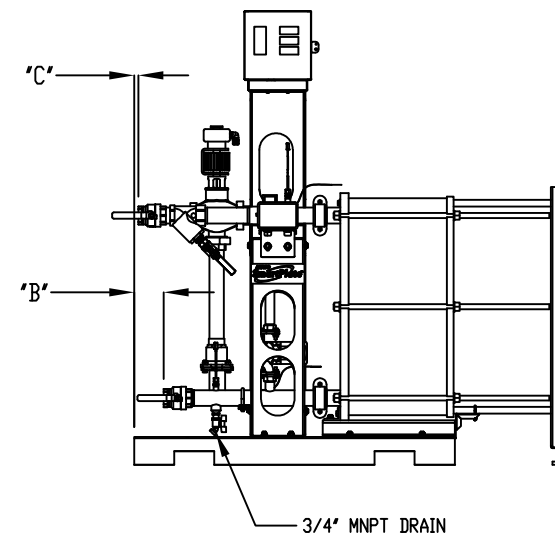

SERVICE CLEARANCE

* CLEARANCE ABOVE SMART PLATE - 12' (30.5 cm)

Model	'A'	' ϕ_1 '	'B'	'C'	'D'	'E'	'F'
SPDW23	48.50 (123.19 cm)	1 1/2	5.09 (12.93 cm)	1.95 (4.95 cm)	1.31 (3.33 cm)	2.20 (5.89 cm)	25.00 (63.50 cm)
SPDW32	48.50 (123.19 cm)	1 1/2					
SPDW42	48.50 (123.19 cm)	2	4.32 (10.97 cm)	0.09 (0.23 cm)	1.92 (4.87 cm)	1.55 (3.94 cm)	35.51 (90.20 cm)
SPDW61	51.75 (131.44 cm)	2					
SPDW113	71.51 (181.64 cm)	2					

AERCO		INTERNATIONAL, INC. BLAUVELT, N.Y. 10913
SmartPlate (DOUBLE WALL) DIMENSIONAL/CLEARANCE DRAWING		
DRWN BY: <u>SJD</u>	AP-A-847	REV E
DATE: 7/22/09		