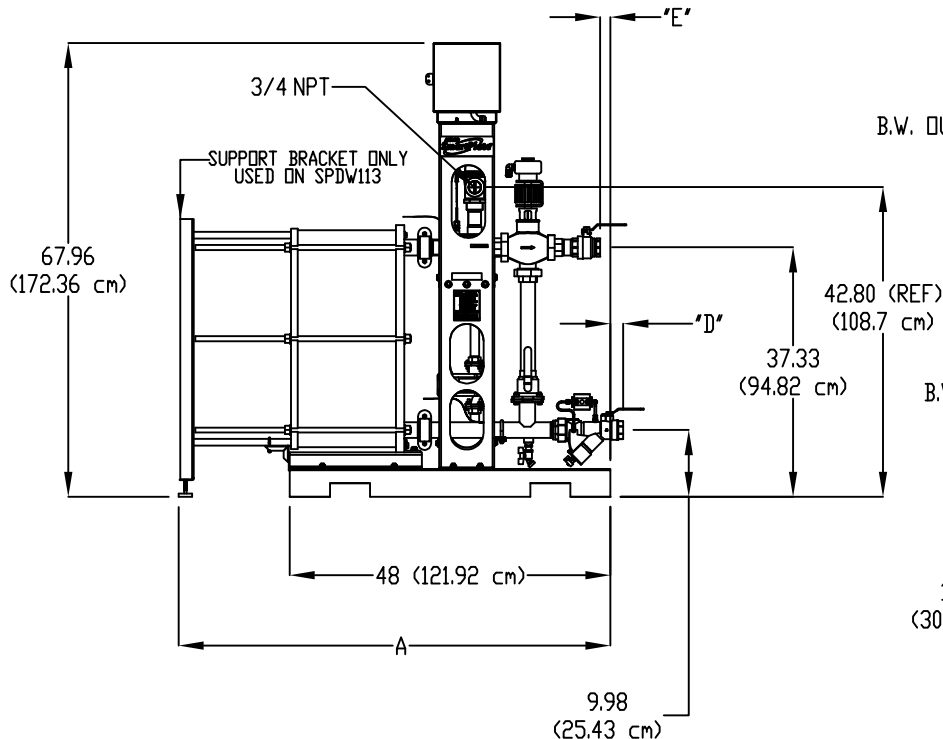

SERVICE CLEARANCE

* CLEARANCE ABOVE SMART PLATE - 12' (30.5 cm)

Model	'A'	' ϕ_1 '	'B'	'C'	'D'	'E'	'F'
SPDW23	48.50 (123.19 cm)	1 1/2	5.09 (12.93 cm)	1.95 (4.95 cm)	1.31 (3.33 cm)	2.20 (5.89 cm)	25.00 (63.50 cm)
SPDW32	48.50 (123.19 cm)	1 1/2					
SPDW42	48.50 (123.19 cm)	2	4.32 (10.97 cm)	0.09 (0.23 cm)	1.92 (4.87 cm)	1.55 (3.94 cm)	35.51 (90.20 cm)
SPDW61	51.75 (131.44 cm)	2					
SPDW113	71.51 (181.64 cm)	2					

AERCO		INTERNATIONAL, INC. BLAUVELT, N.Y. 10913
SmartPlate (DOUBLE WALL) DIMENSIONAL/CLEARANCE DRAWING		
DRWN BY: <u>SJD</u>	AP-A-847	REV E
DATE: 7/22/09		